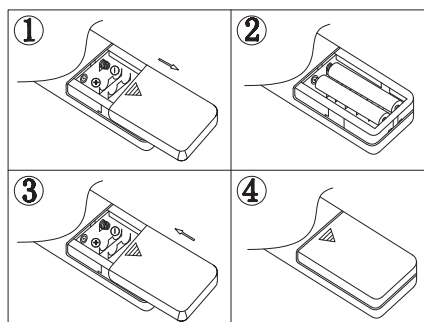

GLOBO

LIGHTING

www.globo-lighting.com

41748-48
41748-48S

B

- many light steps
- memory function
- colour fixing
- 3000 K - 6000 K
- incl.
- dimmable

Frequency Bandwidth	Maximal radiation transmitting power
2400MHz-2483.5MHz	12dBm