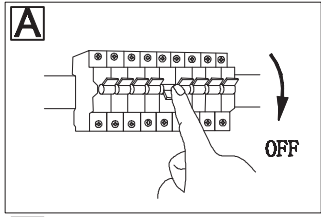

GLOBO

LIGHTING

www.globo-lighting.com

41748-48
41748-48S

B

- many light steps
- memory function
- colour fixing
- 3000 K - 6000 K
- incl.
- dimmable

Frequency Bandwidth	Maximal radiation transmitting power
2400MHz-2483.5MHz	12dBm