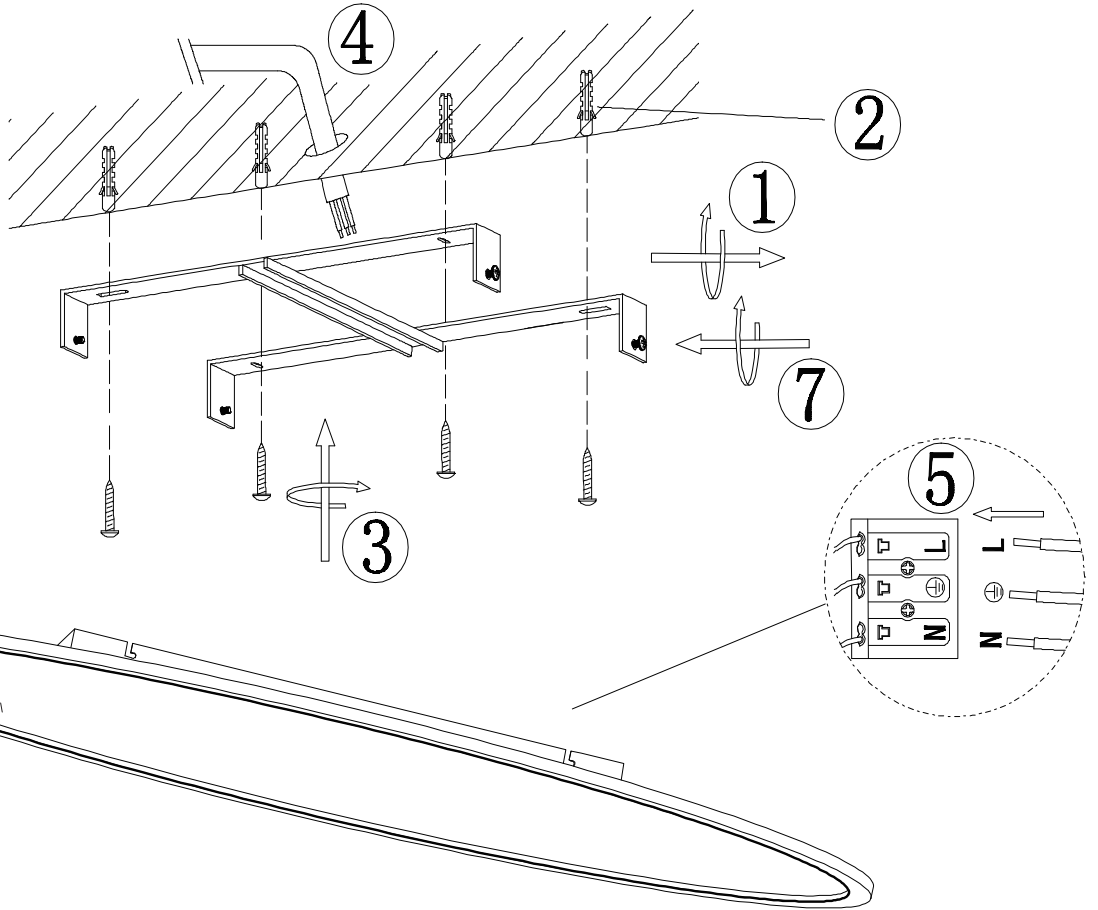

GLOBO

LIGHTING

www.globo-lighting.com

41748-48
41748-48S

B

- many light steps
- memory function
- colour fixing
- 3000 K - 6000 K
- incl.
- dimmable

Frequency Bandwidth	Maximal radiation transmitting power
2400MHz-2483.5MHz	12dBm

Battery: 2*AAA(incl.)

GLOBO Handels GmbH
Gewerbestr. 3
A-9184 Sankt Peter