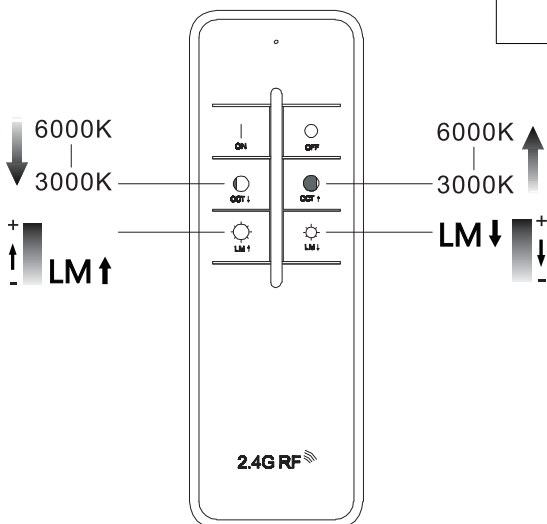

GLOBO

LIGHTING

www.globo-lighting.com

41748-48
41748-48S

B

- many light steps
- memory function
- colour fixing
- 3000 K - 6000 K
- incl.
- dimmable

Frequency Bandwidth	Maximal radiation transmitting power
2400MHz-2483.5MHz	12dBm

Battery: 2*AAA(incl.)

GLOBO Handels GmbH
Gewerbestr. 3
A-9184 Sankt Peter